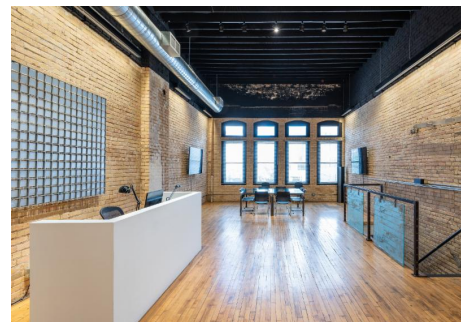

## CLEAR Space

JTH Lighting Alliance, one of the nation's largest independent manufacturer's representatives of lighting and controls, is pleased to announce the opening of CLEAR Space. "We are thrilled to finally offer our industry partners a collaborative space for the exploration of lighting and controls in the heart of the city", states Jon Kirkhoff, Principal at JTH.

Jon continues by saying, "This unique space will offer our design, contracting and end user community a space for education, training and the mocking up of lighting and controls systems in coordination with important decorative and architectural elements".